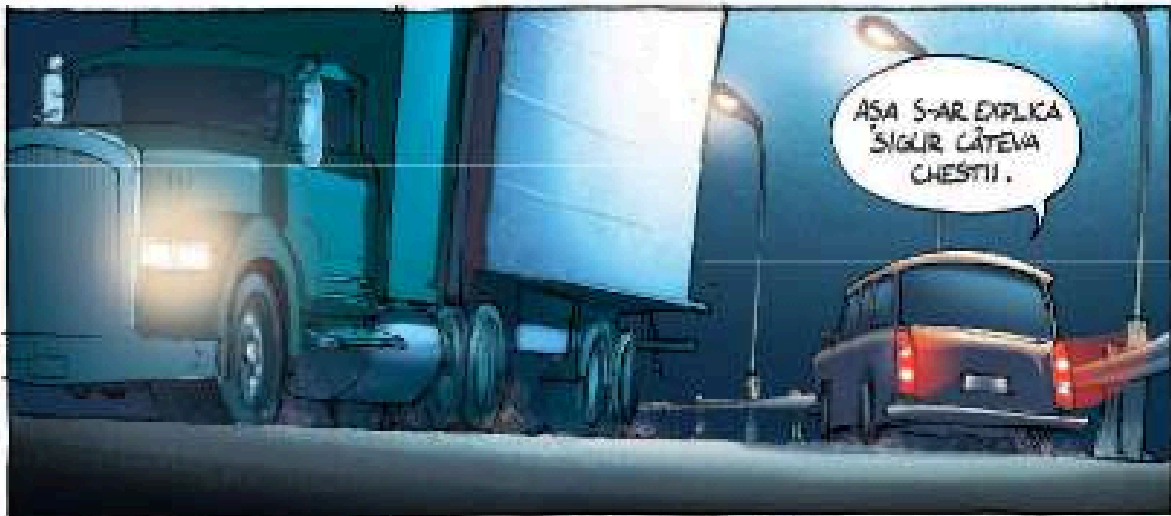

AȘA S-AR EXPLICA
SIGUR CÂTEVA
CHESTII.