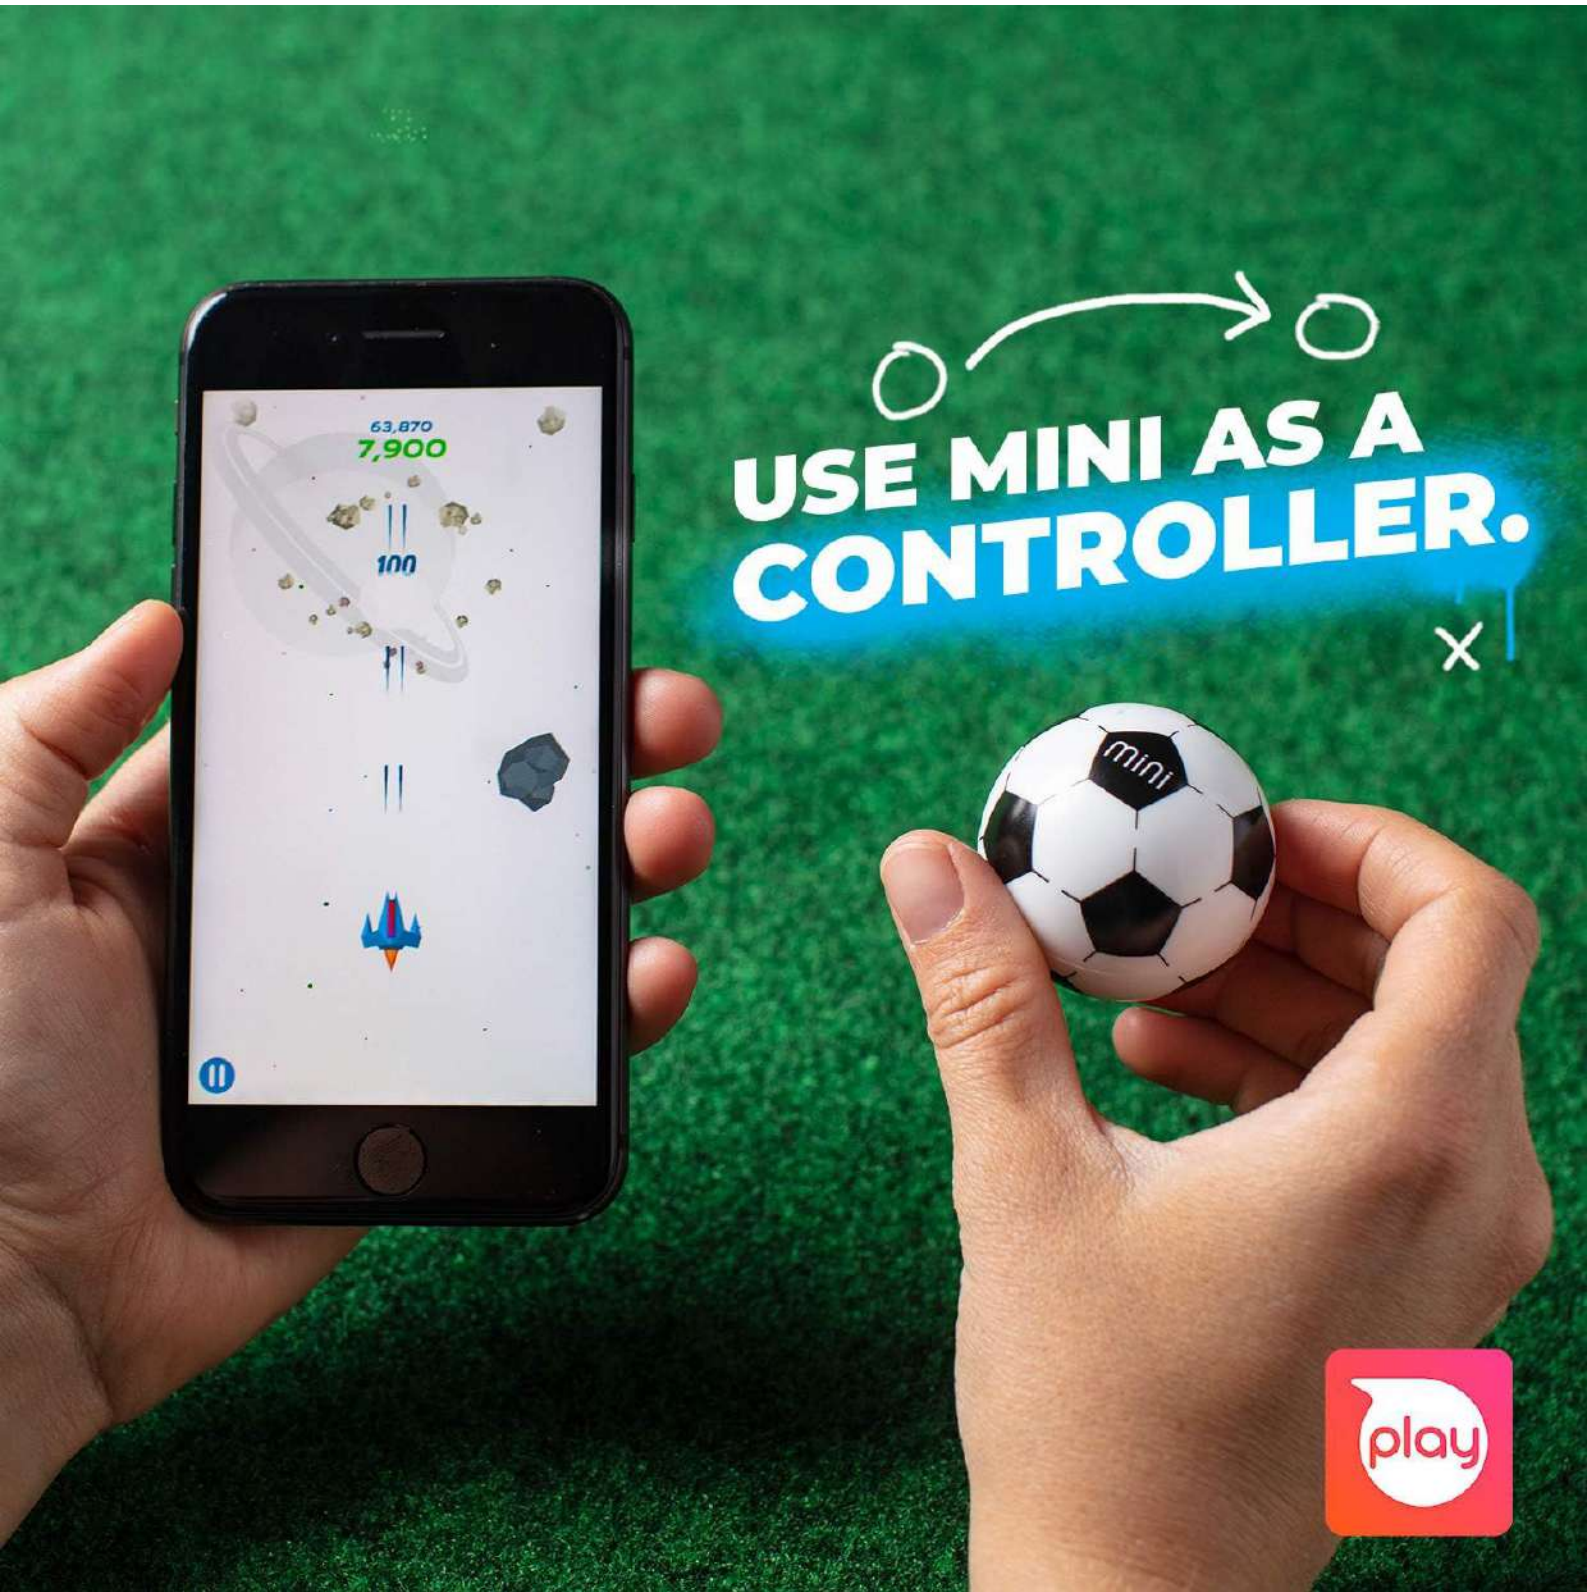

TEENY TINY TECH.

ADVANCED SENSORS

ACCELEROMETER

GYROSCOPE

LED LIGHTS

KICK

Flick to kick, tap to trap, and curve to serve.

**USE MINI AS A
CONTROLLER.**

→ ○
**SCORE WITH
KICK MODE.**

DRIVE. GAME. CODE.

8 Mini Cones
(4 Orange + 4 Green)

1 Sphero Mini Robot with
Custom Soccer Ball Shell

1 USB Cable