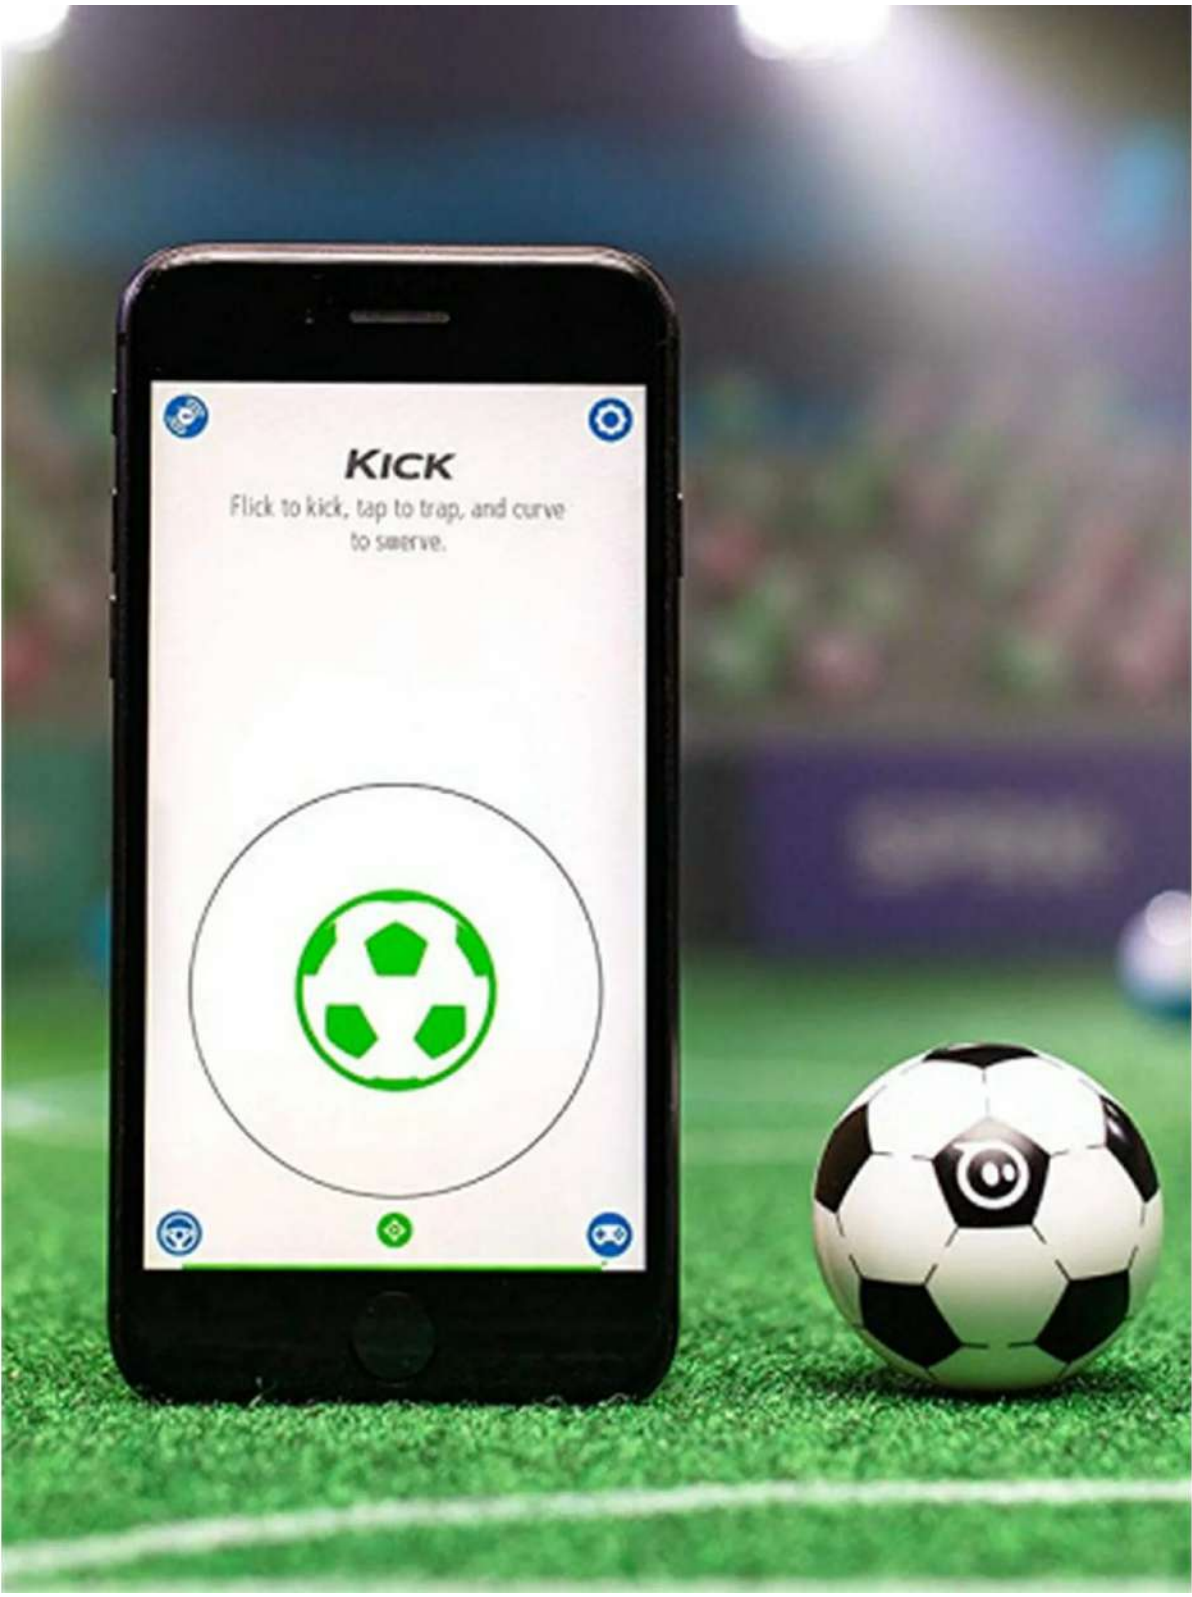

TEENY TINY TECH.

ADVANCED SENSORS

ACCELEROMETER

GYROSCOPE

LED LIGHTS

KICK

Flick to kick, tap to trap, and curve to serve.

**USE MINI AS A
CONTROLLER.**

→ ○
**SCORE WITH
KICK MODE.**

DRIVE. GAME. CODE.

8 Mini Cones
(4 Orange + 4 Green)

1 Sphero Mini Robot with
Custom Soccer Ball Shell

1 USB Cable