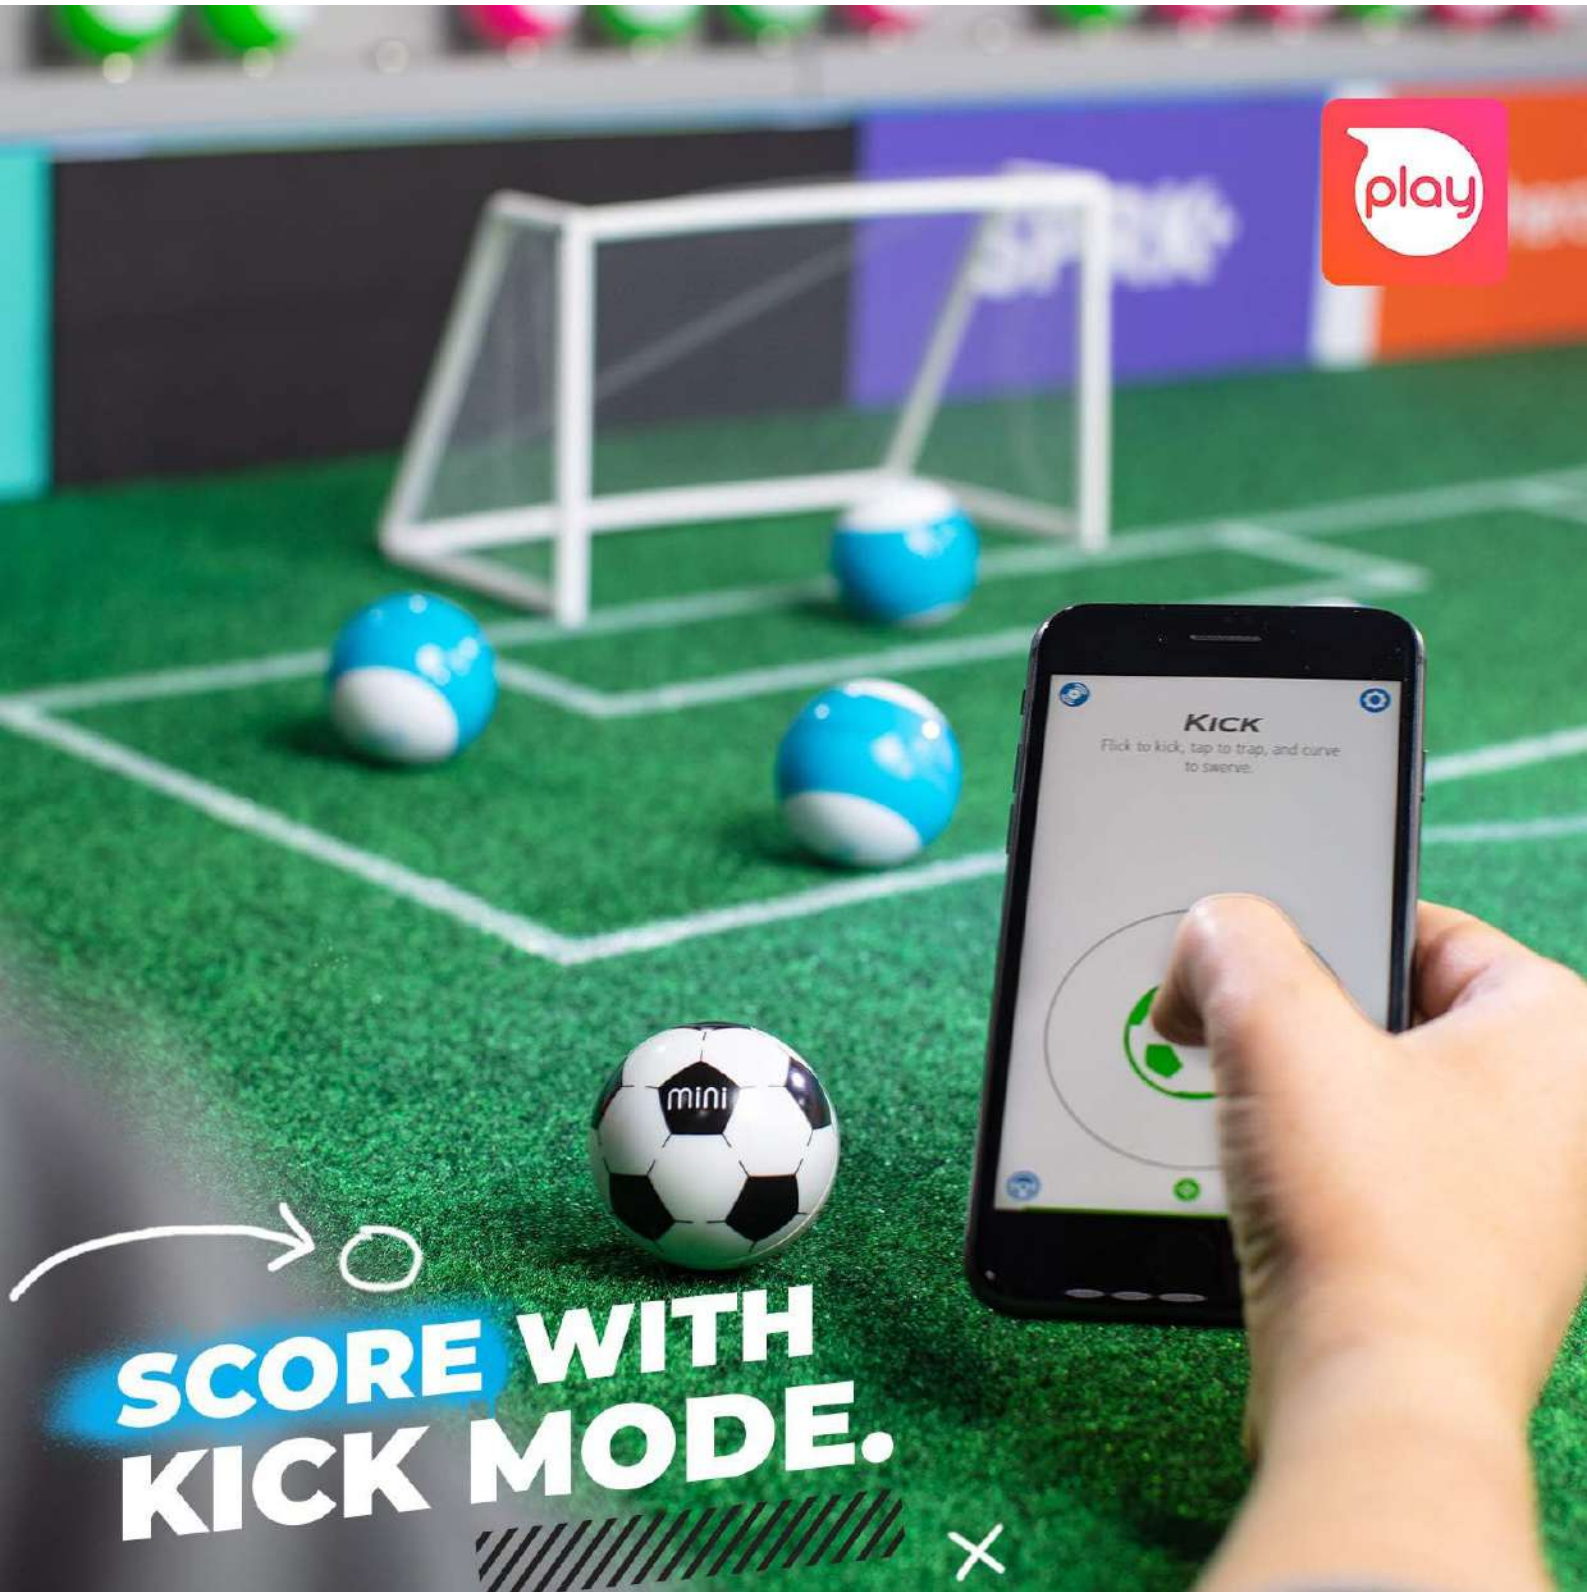

TEENY TINY TECH.

ADVANCED SENSORS

ACCELEROMETER

GYROSCOPE

LED LIGHTS

KICK

Flick to kick, tap to trap, and curve to serve.

**USE MINI AS A
CONTROLLER.**

→ ○
**SCORE WITH
KICK MODE.**

DRIVE. GAME. CODE.

8 Mini Cones
(4 Orange + 4 Green)

1 Sphero Mini Robot with
Custom Soccer Ball Shell

1 USB Cable